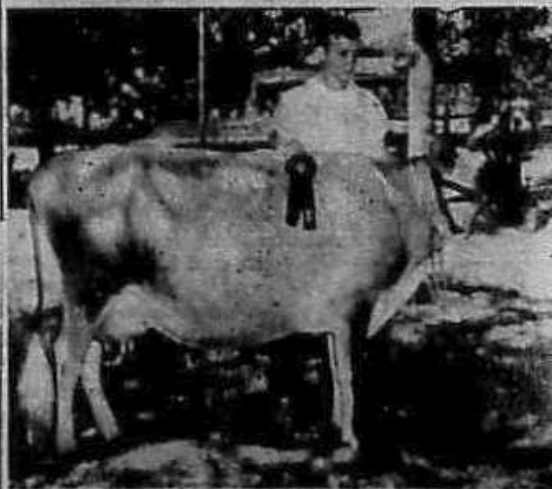

**GRAND CHAMPIONS AT 1955 LEE COUNTY FAIR**

**GRAND CHAMPIONS** in the livestock department at the 1955 Lee County Fair are pictured above. Beef cattle, junior division, top left, grand champion female, a Hereford, shown by William Riske of Lincoln 4-H Club, bred by Elder Burttschell and Sons of Dime Box, top right, grand champion male, a Hereford, shown by Floyd Kieschnick of Manheim 4-H Club, bred by Floyd Kieschnick and father Edward Kieschnick of Manheim. Hogs, center left, grand champion female, and center right, grand champion male, both Berkshires, both shown by Randolph Woelfel of Lincoln 4-H Club, and both bred by Edgewood Fams, H. L. Fuchs and Sons of Carmine. Dairy Cattle, junior, bottom left, grand champion female, a Jersey, shown by Edgar Weiser of Giddings FFA. —Crayton Photos.